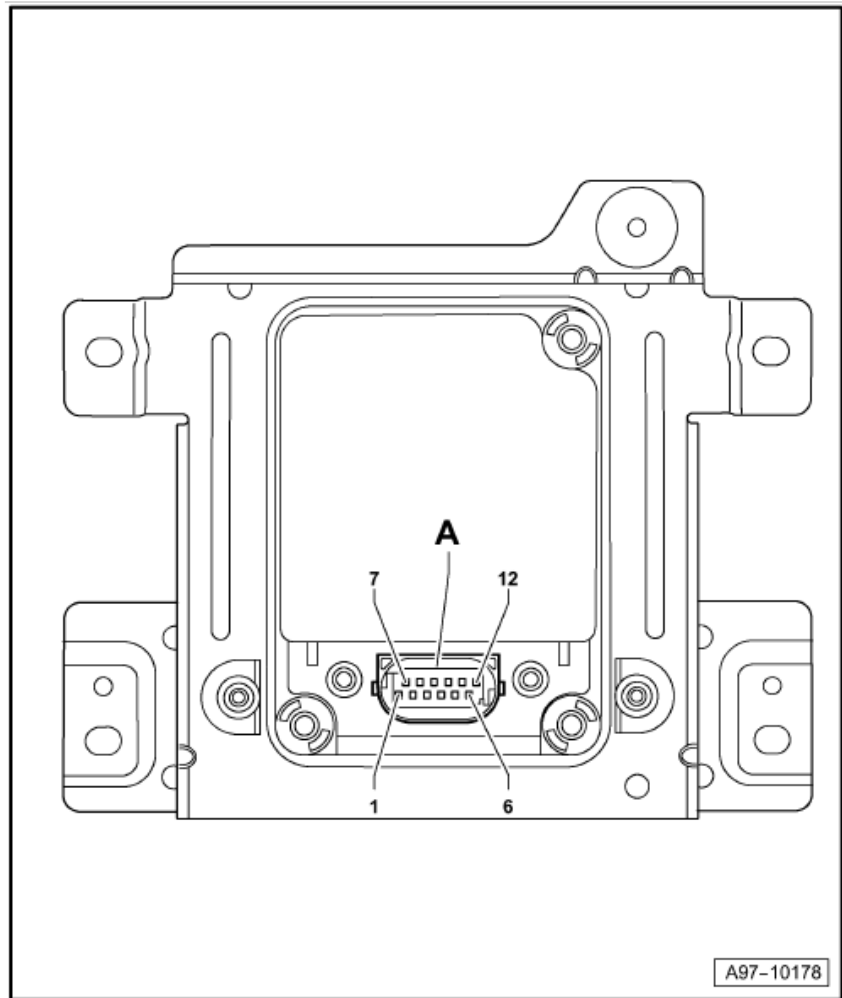

Behind the front bumper, lower

Audi A8

Fitting Locations

No. 804 / 29

Connector assignment:

A - 12-pin connector, black

Audi A8

Fitting Locations