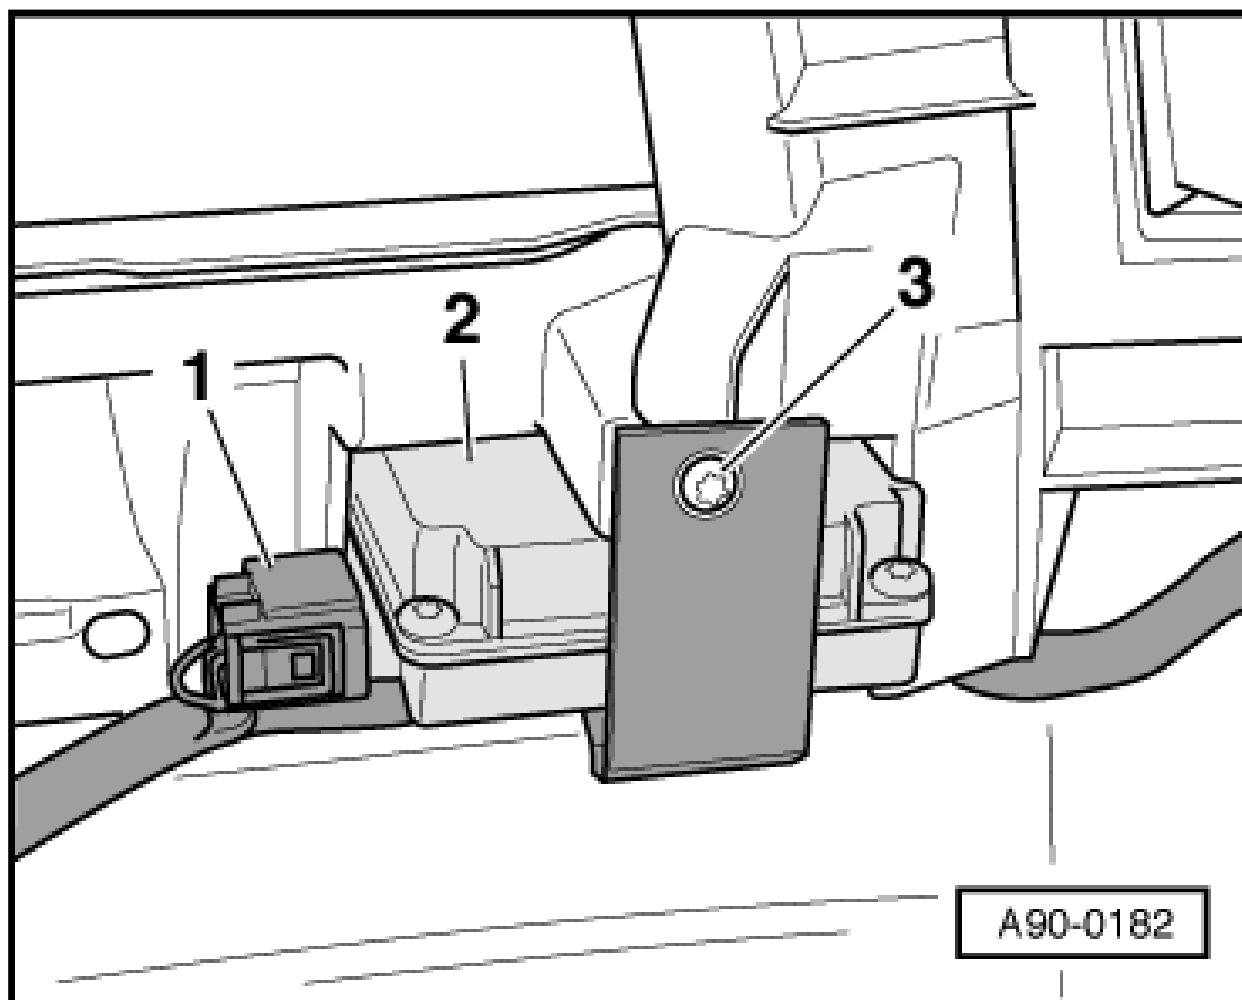

Audi A8

Fitting Locations

No. 804 / 30

Garage door operation control unit -J530-

Location:

Behind the front bumper, left

- 1 - 4-pin connector, black -T4bi-
- 2 - Garage door operation control unit -J530-
- 3 - Screw