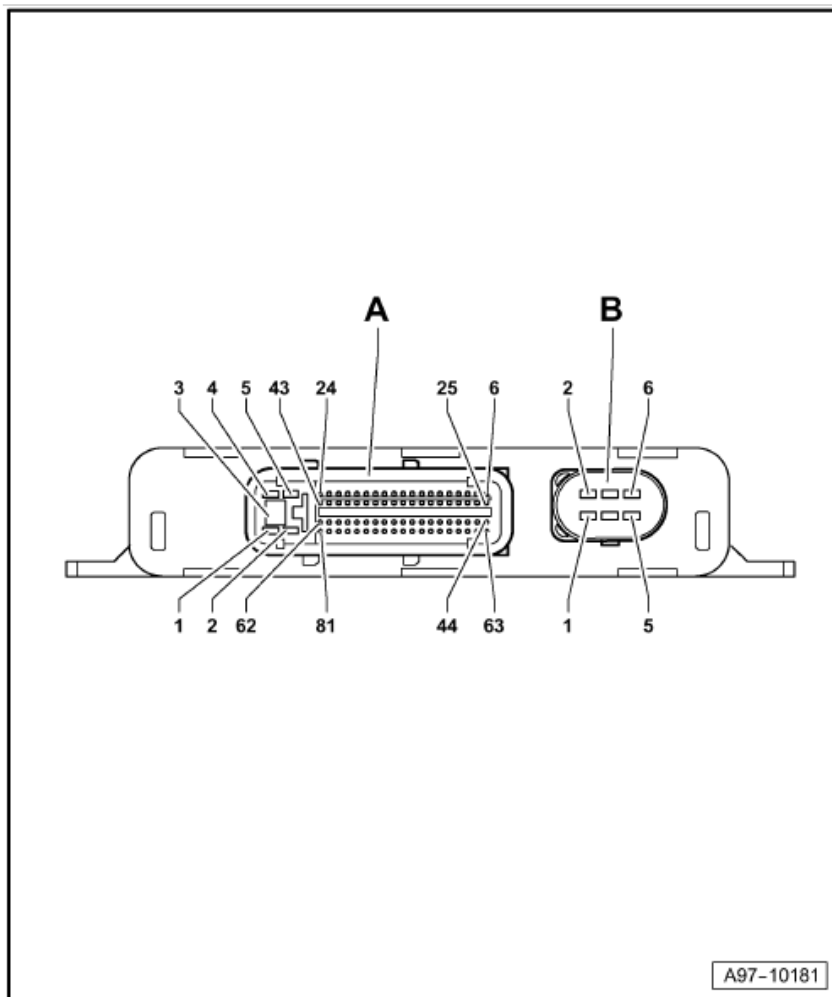

No. 804 / 15

Entry and start authorisation control unit - J518-**Location left-hand drive:**

Under carpet of the driver seat -arrow-

Location right-hand drive:

Under carpet of the front passenger seat -arrow-.

Audi A8

Fitting Locations

No. 804 / 16

Connector assignment:

- A - 81-pin connector - connector A-, black
- B - 6-pin connector - connector B-, black

Audi A8

Fitting Locations

No. 804 / 17