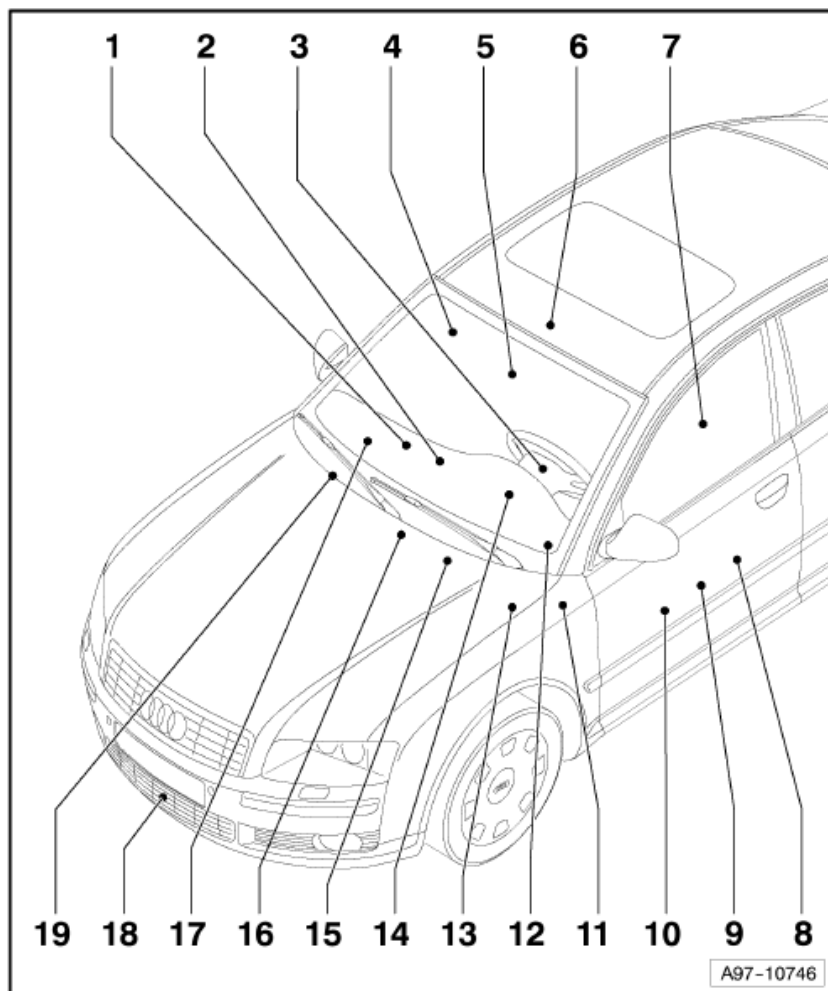

Audi A8

Fitting Locations

No. 804 / 1

Edition 04.2010

Control units in front part of vehicle

Control units overview

1 - Front information display and operating unit control unit -J523-

- Location → [chapter](#)

2 - Display unit for front information display and operating unit control unit -J685-

- Location → [chapter](#)

3 - Steering column electronics control unit -J527-

- Location → [chapter](#)

4 - Front passenger side door control unit -J387-

- Location → [chapter](#)
- Connector assignment → [chapter](#)

4 - Power latching control unit for front passenger door -J761-

- Connector assignment → [chapter](#)

5 - Onboard supply control unit 2 -J520-

- Location → [chapter](#)
- Connector assignment → [chapter](#)

6 - Roof electronics control unit -J528-

- In front roof module
- Location → [chapter](#)