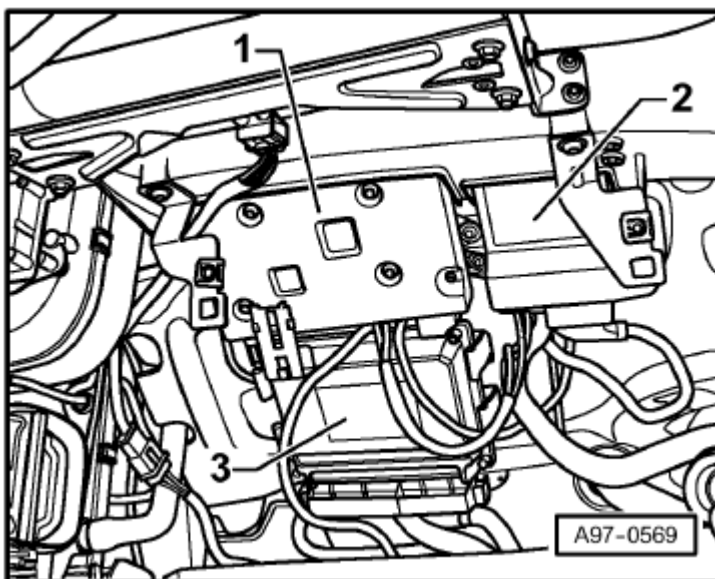

Adaptive suspension control unit -J197-

Location:

Behind the glove box -Item 3-

1. 1 - Front information display and operating unit control unit -J523-
2. 2 - Data bus diagnostic interface - J533-
3. 3 - Adaptive suspension control unit - J197-