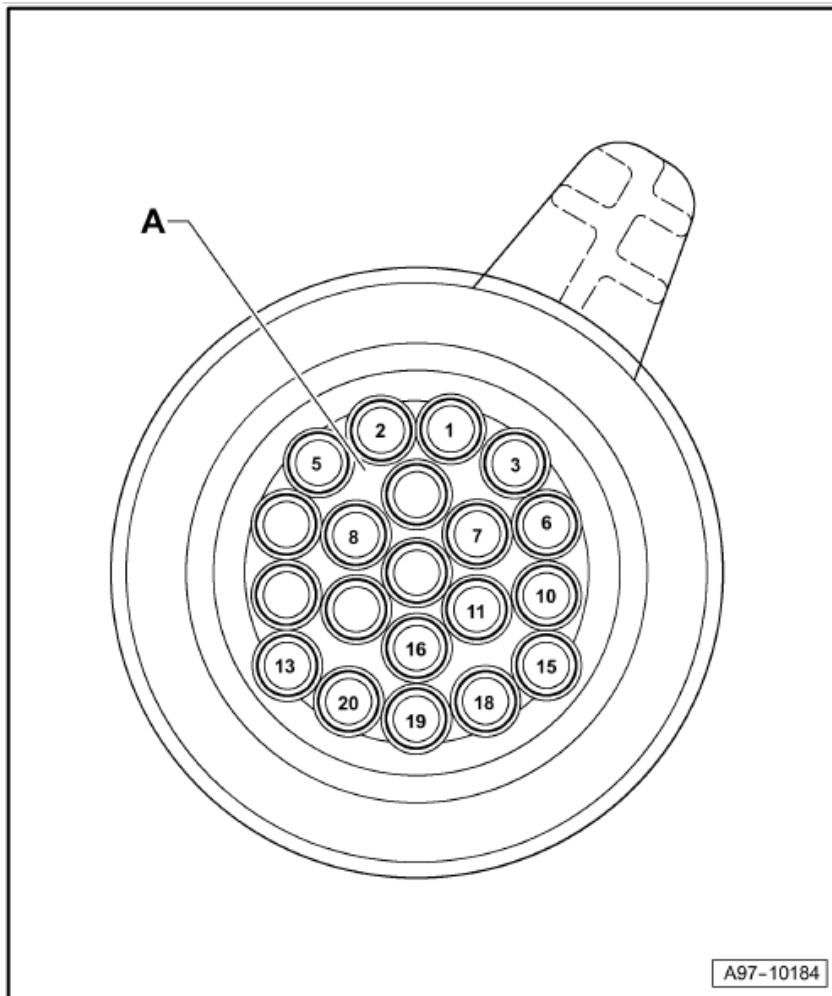

Audi A8

Fitting Locations

No. 804 / 25

Automatic gearbox control unit -J217-, gearbox 01J/01T

Connector assignment:

A - 20-pin connector -T20e-
, black