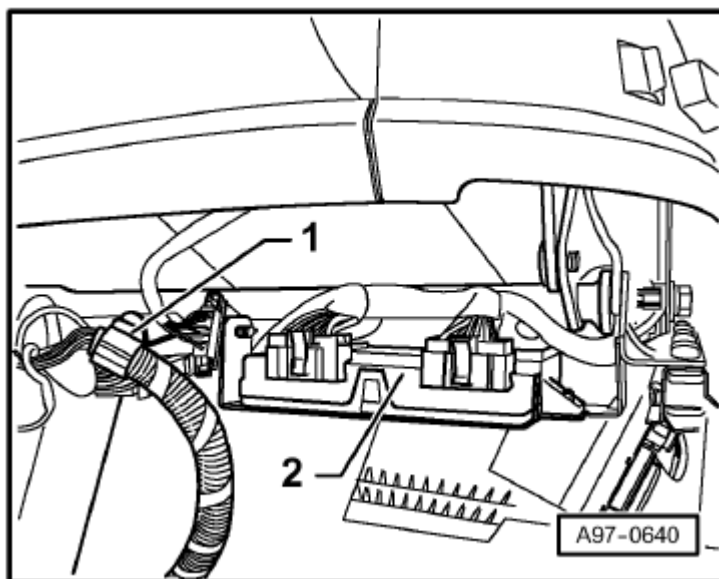

Audi A8

Fitting Locations

No. 804 / 13

Seat and steering column adjustment control unit with memory -J136-

Location:

In lower driver seat -Item 2-, coupling station driver seat -Item 1-