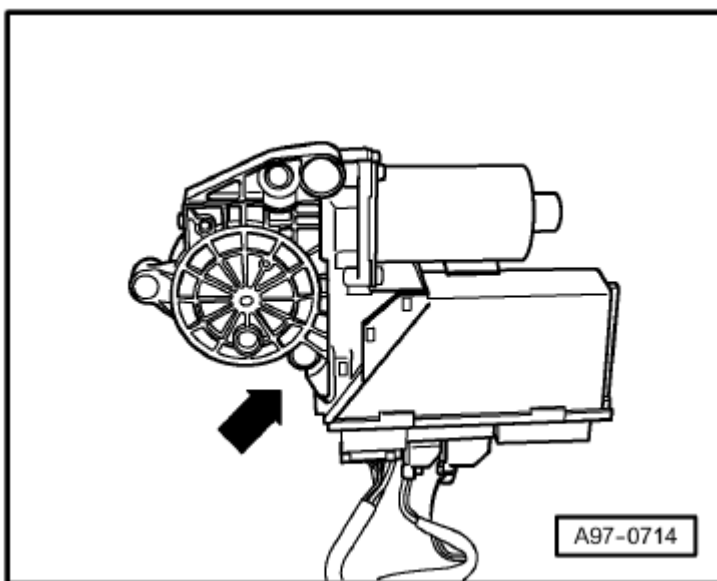

In driver door -arrow-

Location -J387-:

In front passenger door -arrow-

Audi A8

Fitting Locations

No. 804 / 6

Connector assignment:**Pin connector front door:**

- A - 32-pin connector
(connector A), white
- B - 16-pin connector
(connector B), brown
- C - 12-pin connector
(connector C), black
- D - 10-pin connector, black
(connector D), black