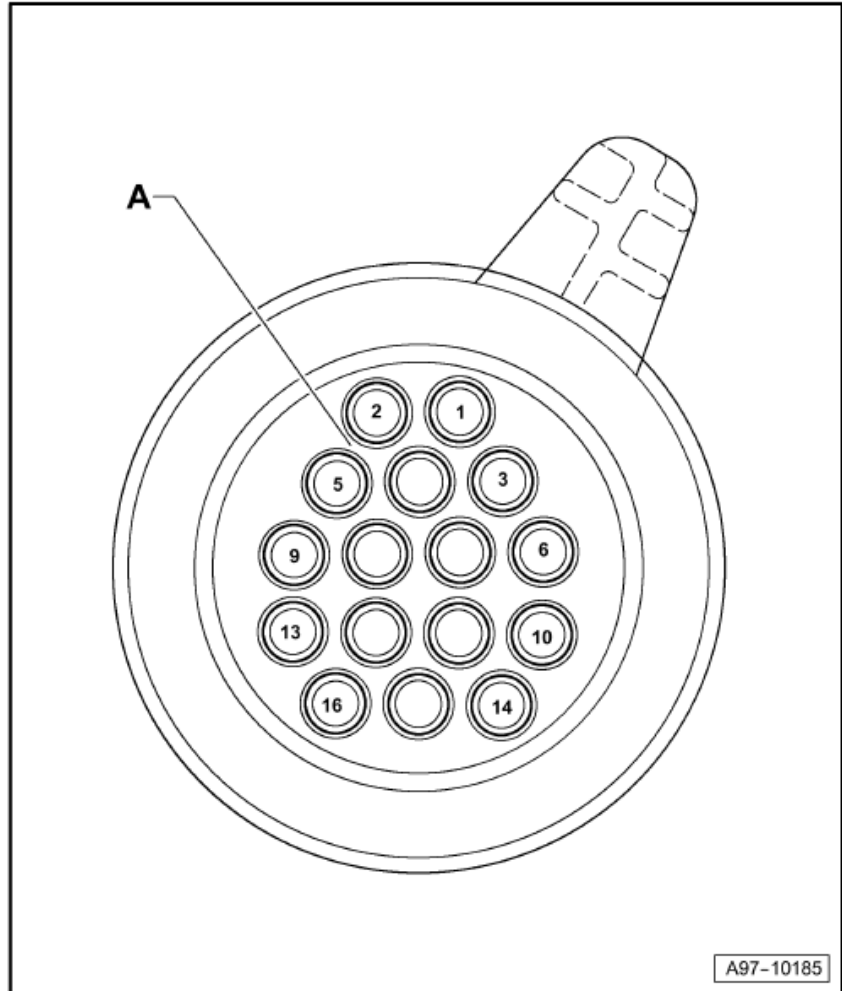

Control unit in dash panel insert -J285-

Connector assignment:

A - 32 pin connector -T32-,
blue

Audi A8

Fitting Locations

No. 804 / 23

Wiper motor control unit -J400-**Location:**

In plenum chamber on windscreen wiper motor -arrow-

Audi A8

Fitting Locations

No. 804 / 24

Automatic gearbox control unit -J217-, gearbox 09E/09L

Connector assignment:

A - 16-pin connector -T16c-
, black

Audi A8

Fitting Locations