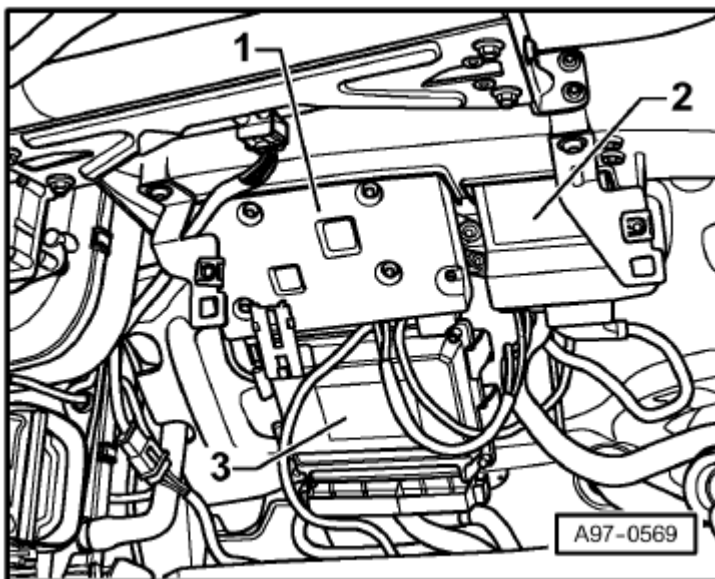

Audi A8

Fitting Locations

No. 804 / 26

Data bus diagnostic interface -J533-

Location:

Behind the glove box -Item 2-

1. 1 - Front information display and operating unit control unit -J523-
2. 2 - Data bus diagnostic interface - J533-
3. 3 - Adaptive suspension control unit - J197-