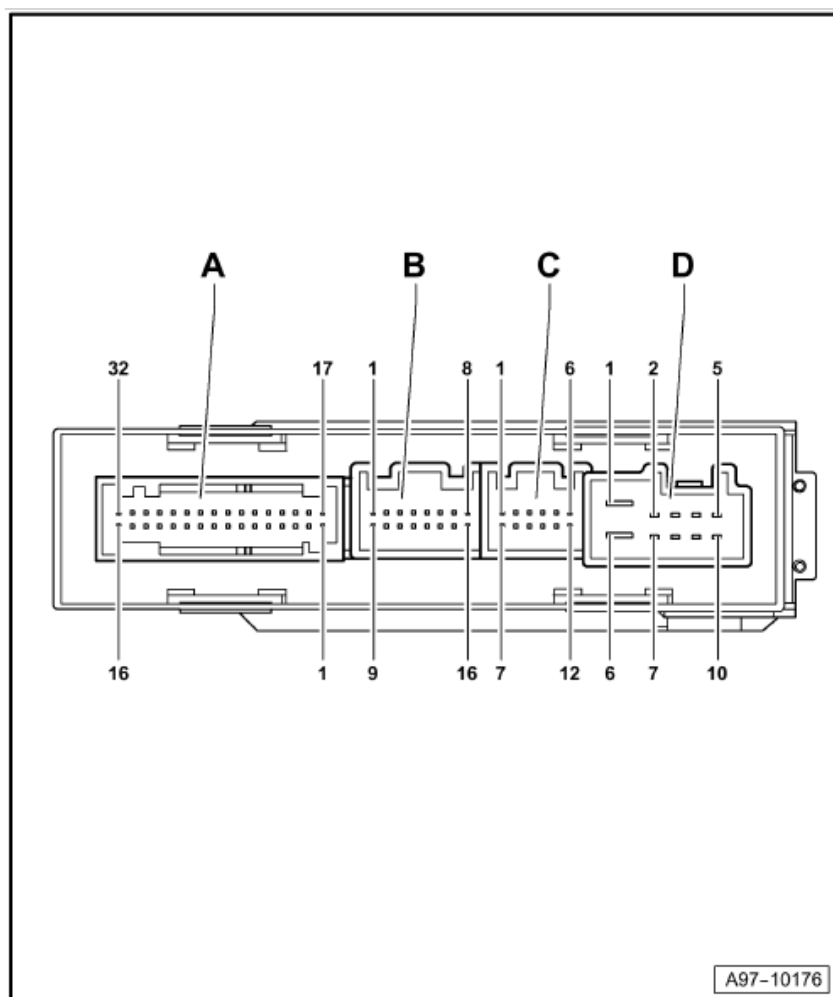

Audi A8

Fitting Locations

No. 804 / 6

Connector assignment:

Pin connector front door:

- A - 32-pin connector
  (connector A), white
- B - 16-pin connector
  (connector B), brown
- C - 12-pin connector
  (connector C), black
- D - 10-pin connector, black
  (connector D), black

Pin connector rear door:

- A - Vacant
- B - 16-pin connector
  (connector A), brown
- C - 12-pin connector
  (connector B), black
- D - 10-pin connector
  (connector C), black