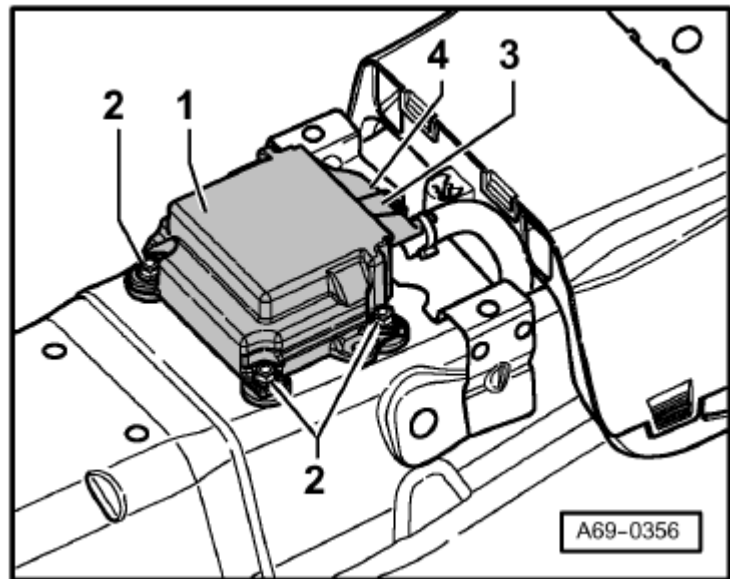

Audi A8

Fitting Locations

No. 804 / 11

Airbag control unit -J234-

Location:

On the front centre tunnel -Item 1-