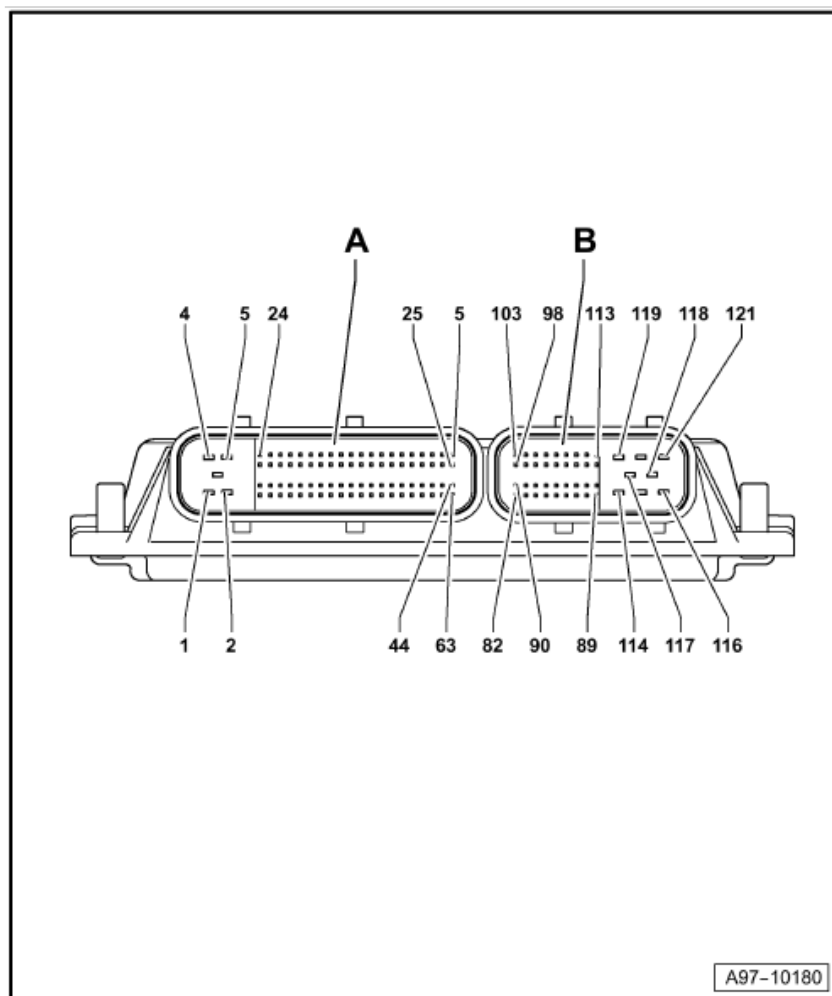

No. 804 / 27

Connector assignment:

- A - 81-pin connector
(connector A), black
- B - 40-pin connector
(connector B), black

Audi A8

Fitting Locations

No. 804 / 28

Engine control unit -J623-, engine control unit 2 -J624-**Location:**