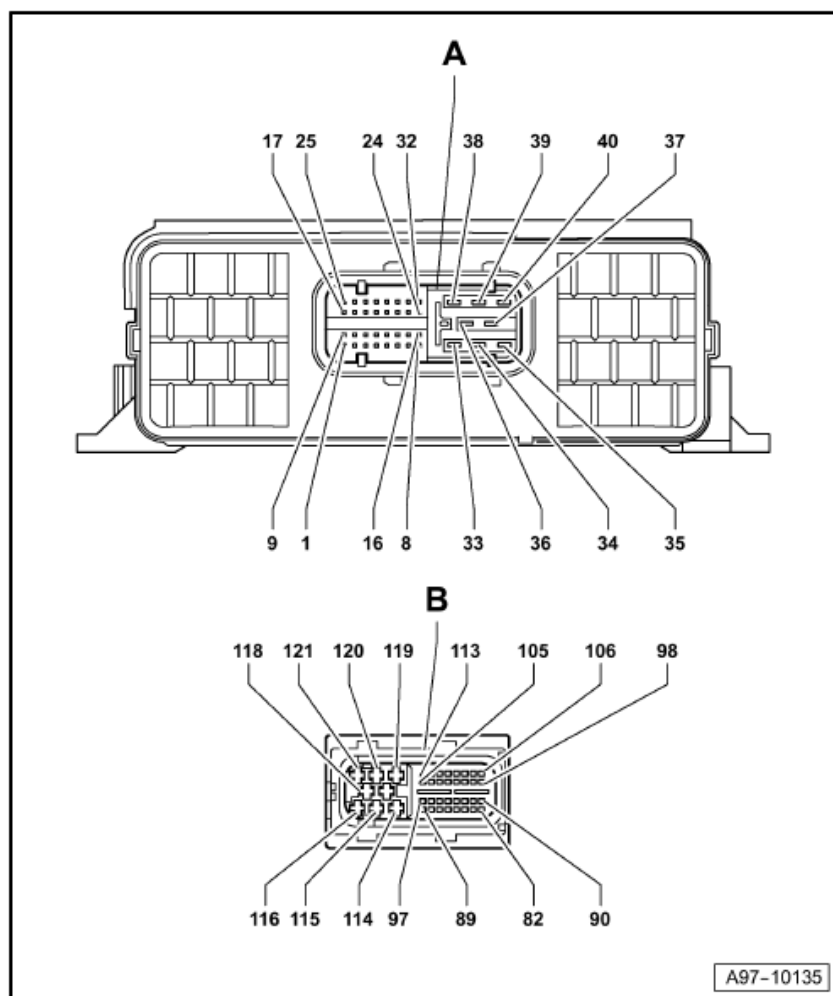

Under carpet of the front passenger seat -
arrow-

Audi A8

Fitting Locations

No. 804 / 9

Connector assignment:

- A - 40-pin connector, on control unit
- B - 40-pin connector, black, on wiring harness

Audi A8