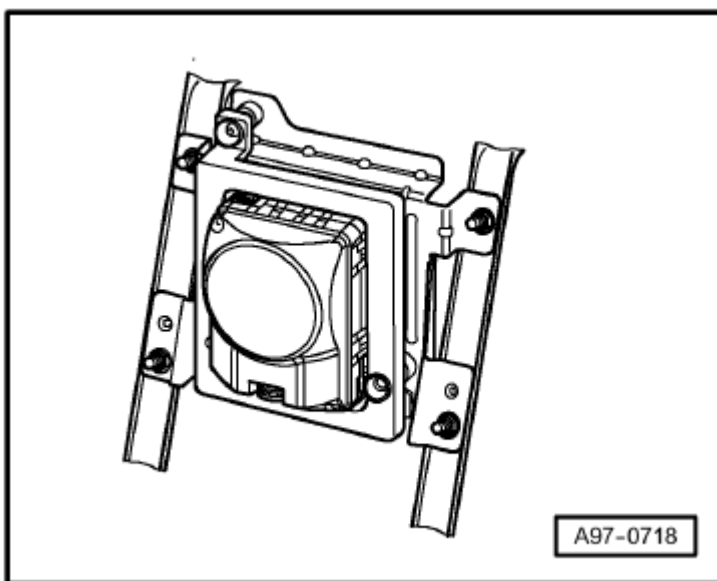

Location:

Behind the front bumper, lower