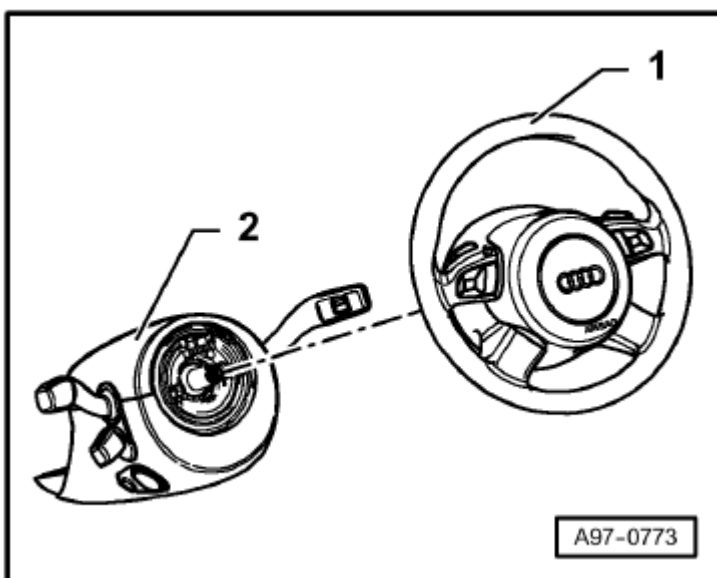

Audi A8

Fitting Locations

No. 804 / 5

Steering column electronics control unit - J527-

Location:

Near steering column, behind steering wheel

Driver side door control unit - J386-, front passenger door control unit -J387-