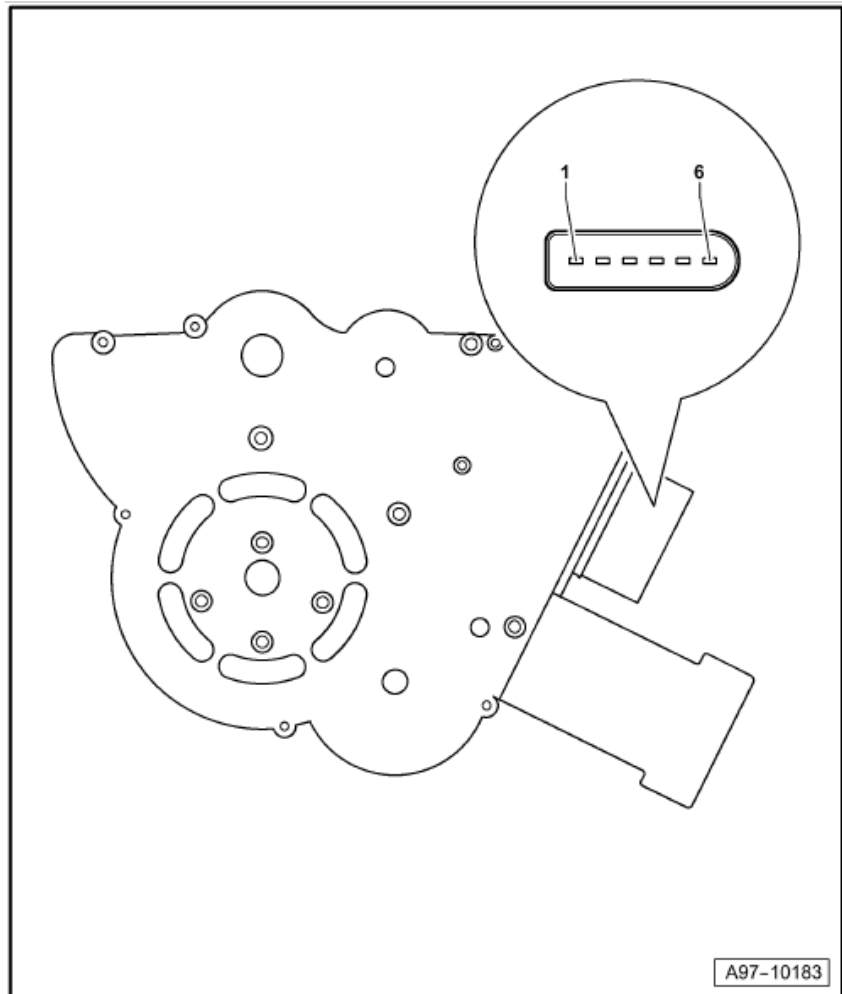

Audi A8

Fitting Locations

No. 804 / 7

Power latching control unit for driver door -J760-, power latching control unit for front passenger door -J761-

6-pin connector, black