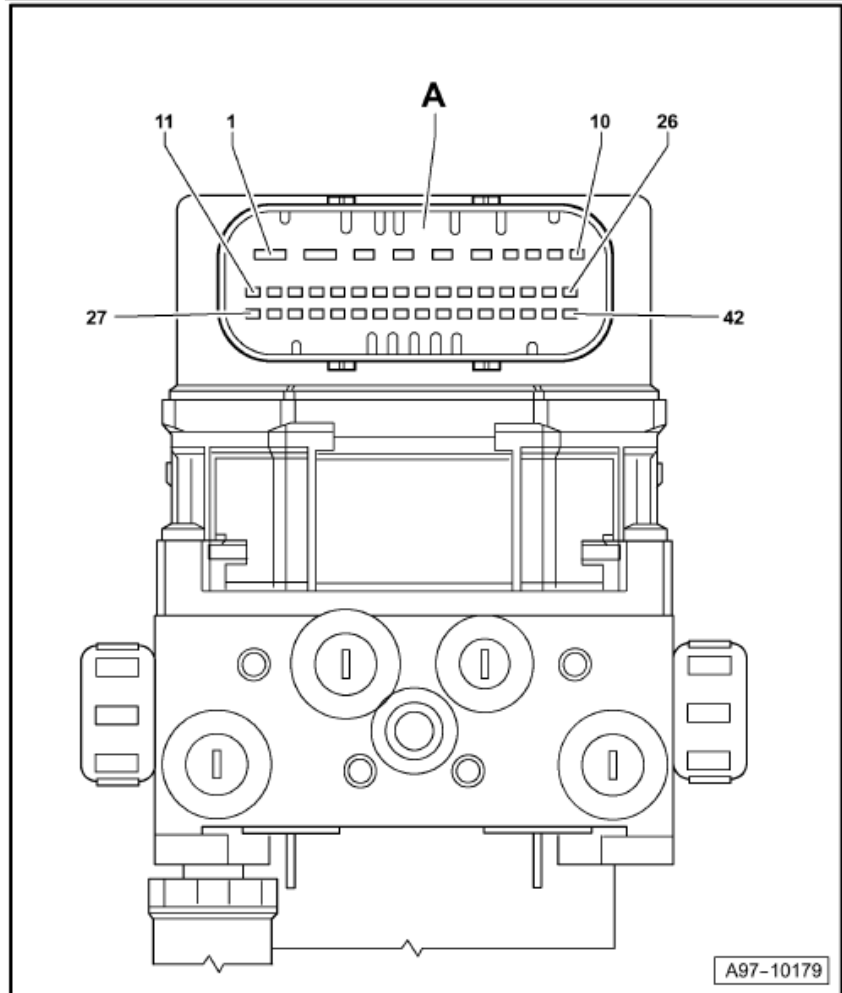

Audi A8

Fitting Locations

No. 804 / 21

ABS control unit -J104-

Connector assignment:

A - 42-pin connector, black