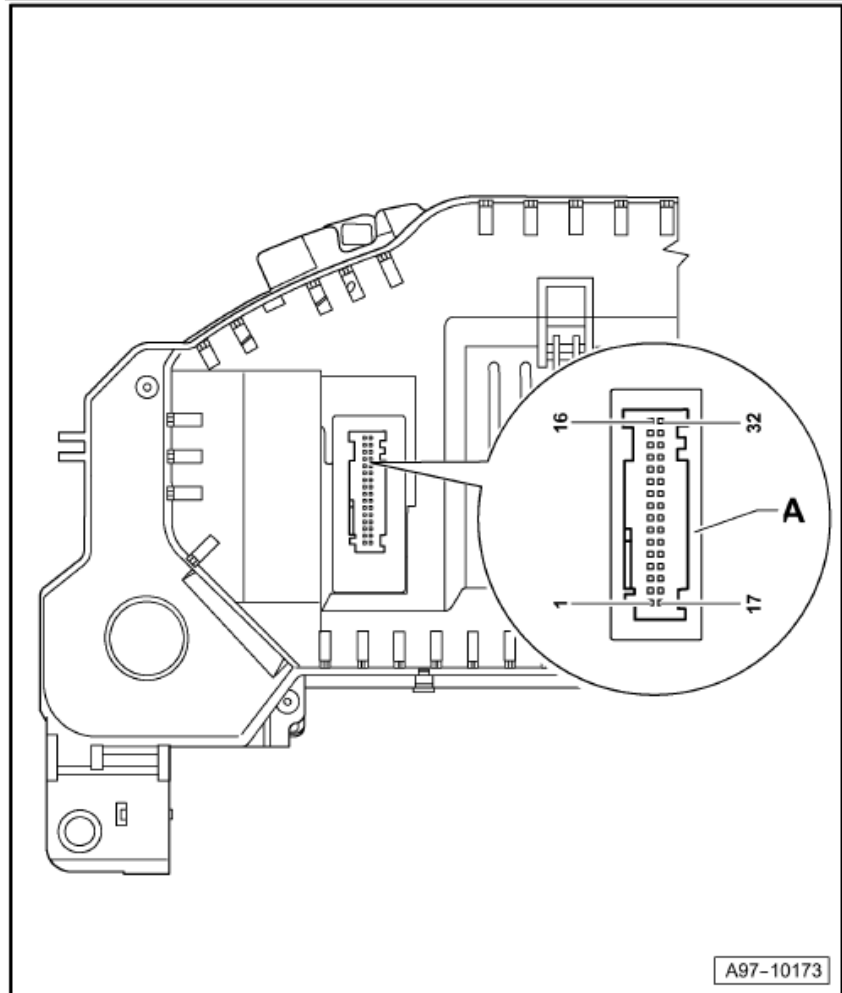

Fitting Locations

No. 804 / 21

ABS control unit -J104-

Connector assignment:

A - 42-pin connector, black

Audi A8

Fitting Locations

No. 804 / 22

Control unit in dash panel insert -J285-

Connector assignment:

A - 32 pin connector -T32-,
blue

Audi A8

Fitting Locations

No. 804 / 23

Wiper motor control unit -J400-**Location:**

In plenum chamber on windscreen wiper motor -arrow-