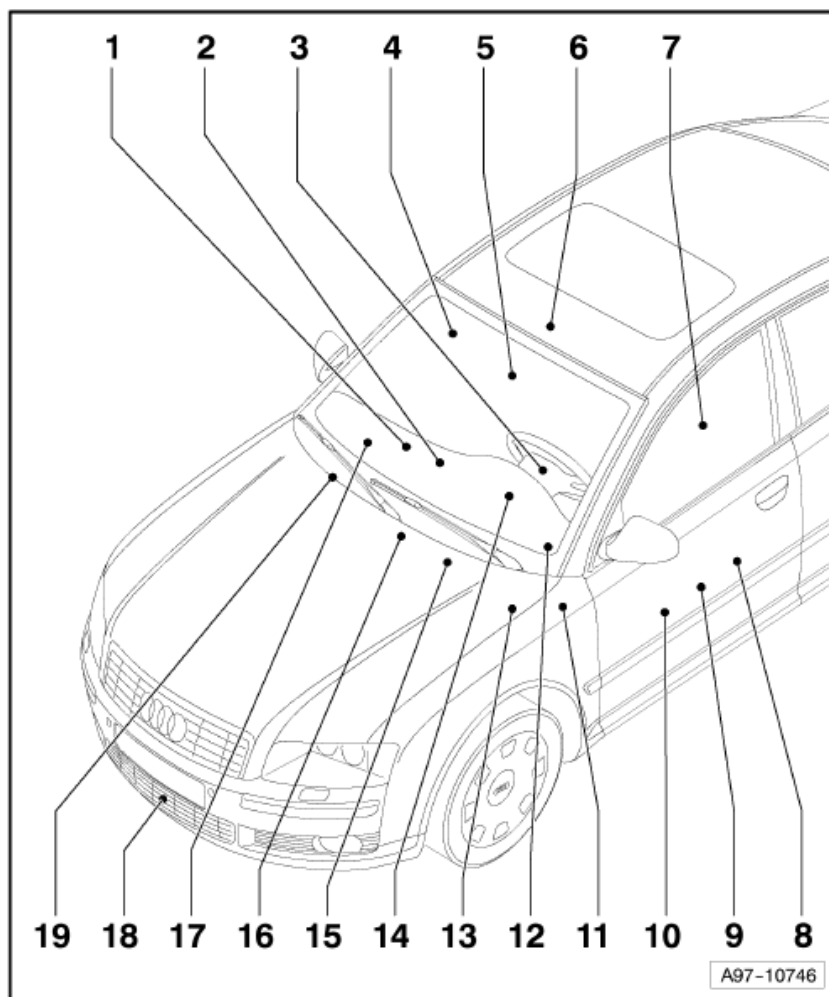

Audi A8

Fitting Locations

No. 804 / 2

7 - Airbag control unit - J234-

- ❑ Location → [chapter](#)
- ❑ Connector assignment → [chapter](#)

8 - Seat and steering column adjustment control unit with memory -J136-

- ❑ Location → [chapter](#)
- ❑ Connector assignment → [chapter](#)

9 - Entry and start authorisation control unit -J518-

- ❑ Location → [chapter](#)
- ❑ Connector assignment → [chapter](#)

10 - Driver door control unit -J386-

- ❑ Location → [chapter](#)
- ❑ Connector assignment → [chapter](#)

10 - Power latching control unit for driver door - J760-

- ❑ Connector assignment → [chapter](#)

11 - Onboard power supply control unit -J519-

- ❑ Location → [chapter](#)
- ❑ Connector assignment → [chapter](#)

12 - Headlight range control, control unit -J431-

- ❑ Location → [chapter](#)
- ❑ Connector assignment → [chapter](#)

13 - ABS control unit -J104-

- ❑ Connector assignment → [chapter](#)