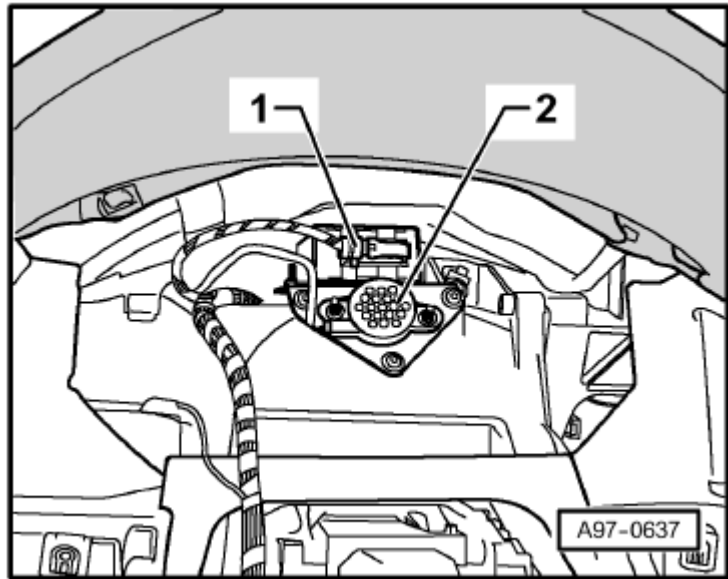

Audi A8

Fitting Locations

No. 804 / 19

Headlight range control, control unit -J431-

Location:

Behind dash panel insert