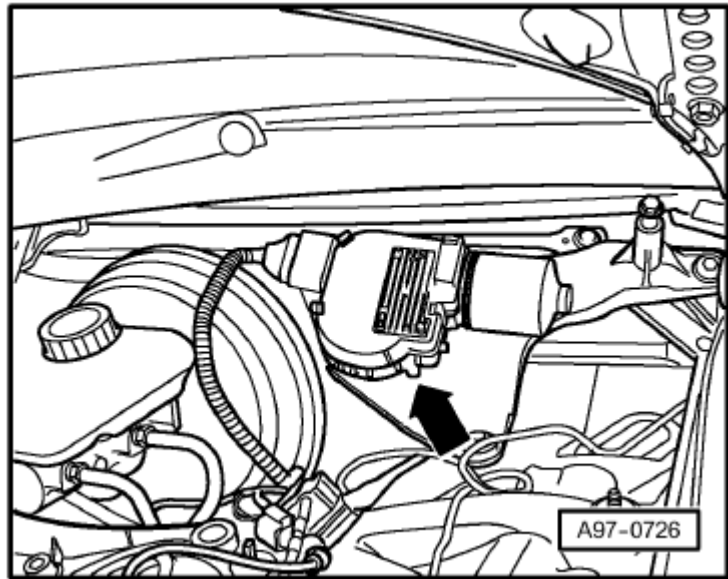

Control unit in dash panel insert -J285-

Connector assignment:

A - 32 pin connector -T32-,
blue

Audi A8

Fitting Locations

No. 804 / 23

Wiper motor control unit -J400-**Location:**

In plenum chamber on windscreen wiper motor -arrow-