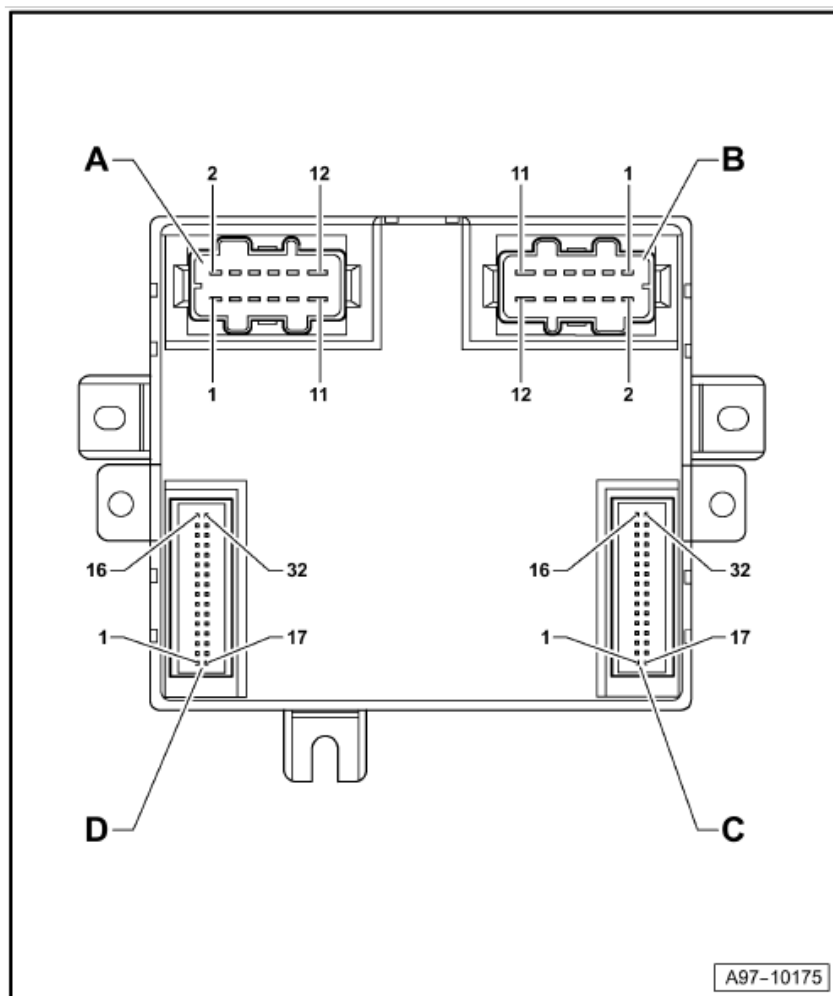

Audi A8

Fitting Locations

No. 804 / 14

Connector assignment:

- A - 12-pin connector - connector ST5-, black
- B - 12-pin connector - connector ST4-, black
- C - 32-pin connector - connector ST6-, blue
- D - 32-pin connector - connector ST7-, green