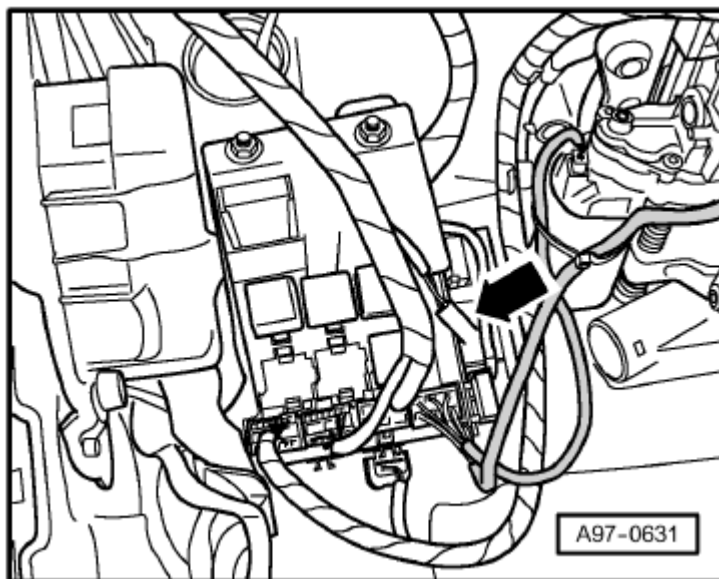

Audi A8

Fitting Locations

No. 804 / 17

Onboard power supply control unit -J519-

Location:

Behind the shelf on the driver's side, on relay and fuse holder behind the dash panel, left -arrow-