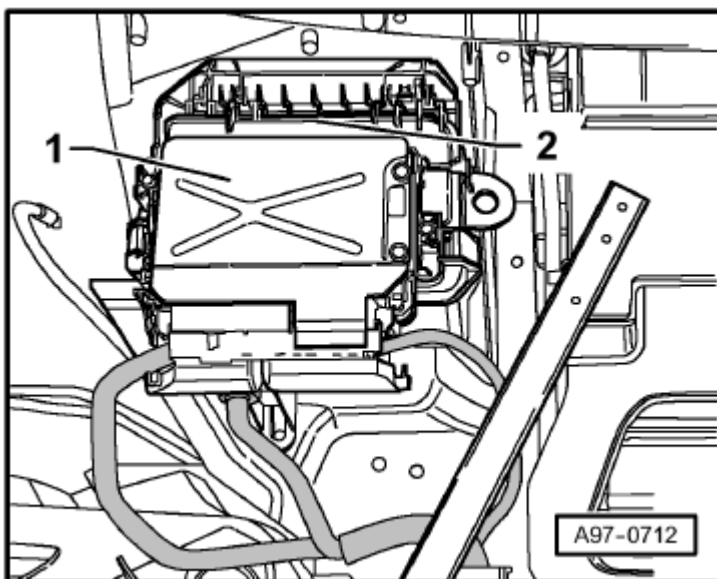

Audi A8

Fitting Locations

No. 804 / 28

Engine control unit -J623-, engine control unit 2 -J624-

Location:

Engine control unit -1- with electronics box -2- in plenum chamber

Engine control unit2 -J624-, installed under or next to engine control unit -J623-, depending on equipment

Adaptive cruise control unit - J428-