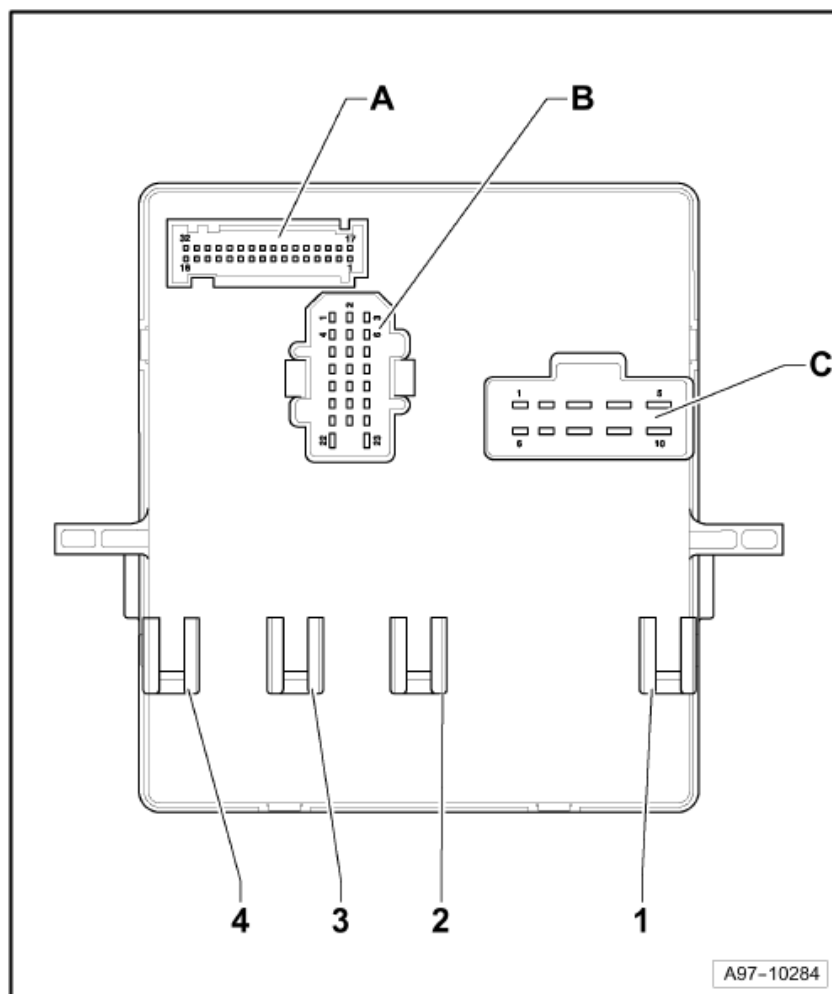

Audi A8

Fitting Locations

No. 804 / 16

Connector assignment:

- A - 81-pin connector - connector A-, black
- B - 6-pin connector - connector B-, black

Audi A8

Fitting Locations

No. 804 / 17

Onboard power supply control unit -J519-**Location:**

Behind the shelf on the driver's side, on relay and fuse holder behind the dash panel, left -arrow-

Audi A8

Fitting Locations

No. 804 / 18

Connector assignment:

- A - 32-pin connector, -T32a
- (connector C), grey
- B - 23-pin connector -T23-
(connector B), black
- C - 10-pin connector, -T10p
- (connector A), black

Audi A8

Fitting Locations

No. 804 / 19

Headlight range control, control unit -J431-**Location:**