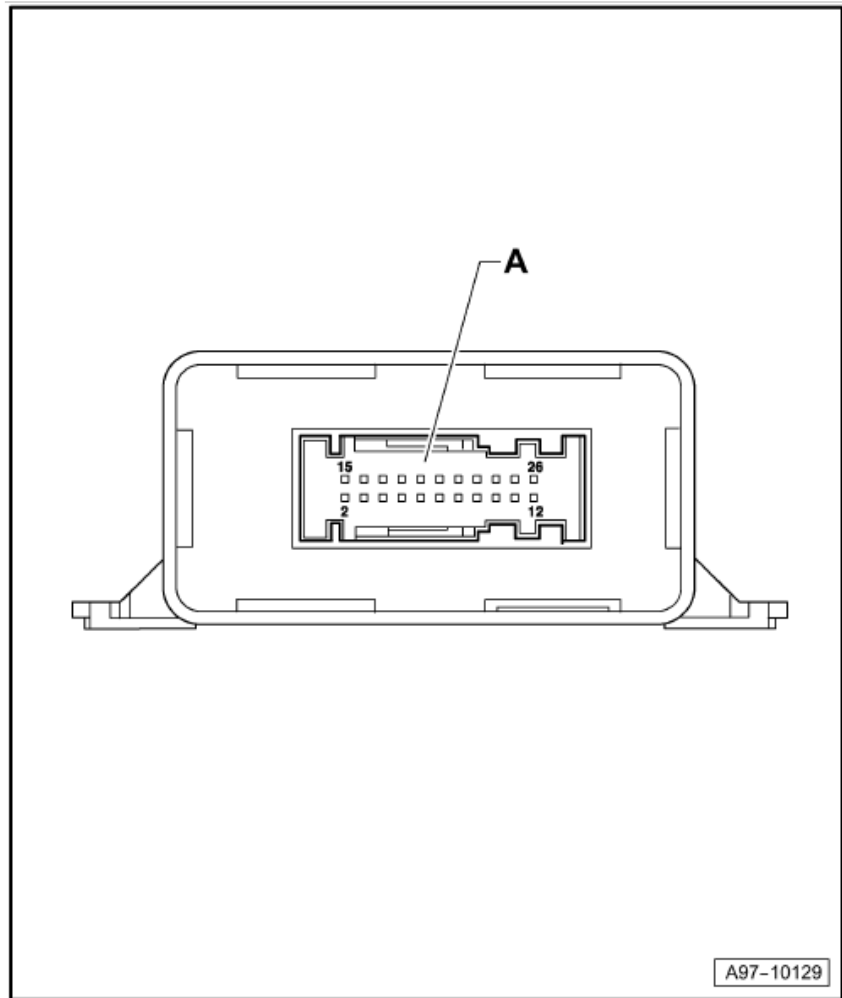

- A - 32-pin connector, -T32a
- (connector C), grey
- B - 23-pin connector -T23-
(connector B), black
- C - 10-pin connector, -T10p
- (connector A), black

Audi A8

Fitting Locations

No. 804 / 19

Headlight range control, control unit -J431-**Location:**

Behind dash panel insert

Audi A8

Fitting Locations

No. 804 / 20

Connector assignment:

A - 26-pin connector,
yellow

A97-10129

Audi A8