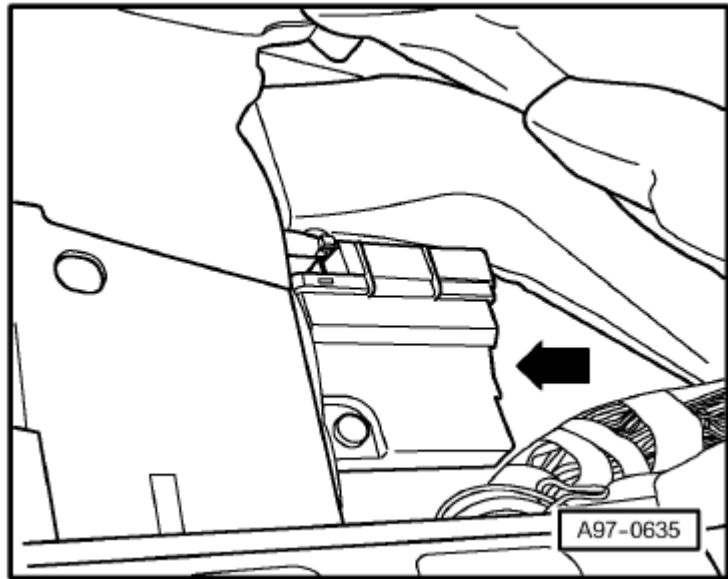

Audi A8

Fitting Locations

No. 804 / 8

Onboard supply control unit 2 -J520-

Location:

Under carpet of the front passenger seat -
arrow-