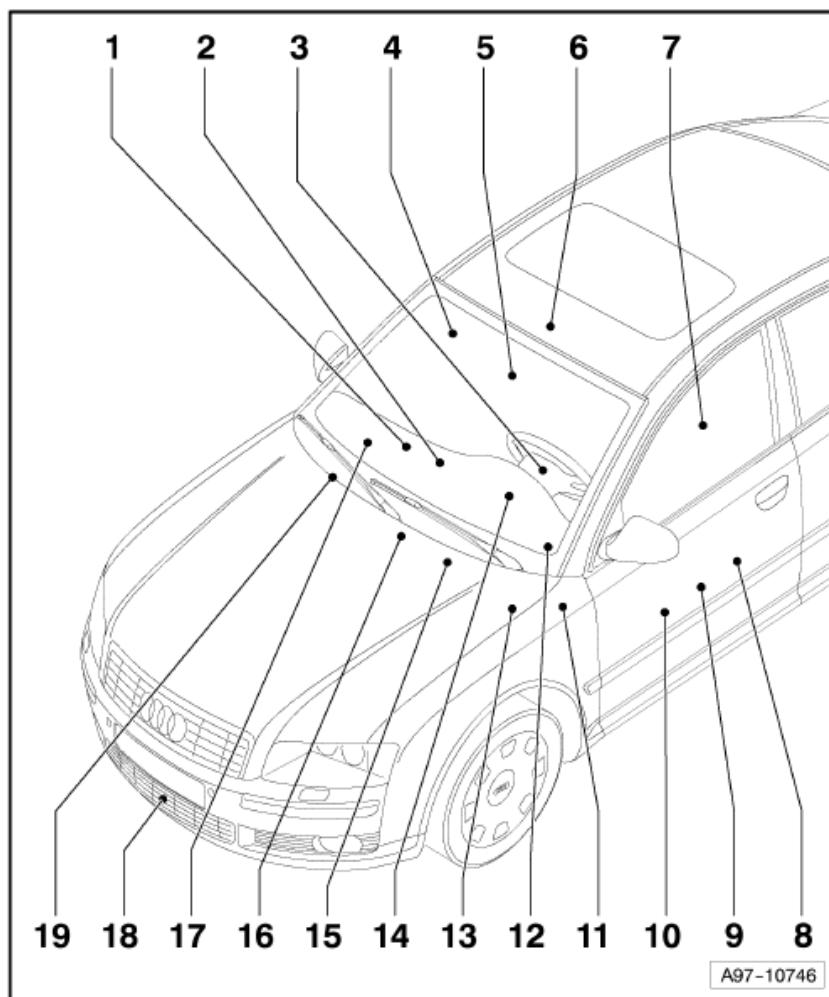

Audi A8

Fitting Locations

No. 804 / 3

14 - Control unit in dash panel insert -J285-

- ❑ Connector assignment
  → [chapter](#)

15 - Wiper motor control unit -J400-

- ❑ Location → [chapter](#)

16 - Automatic gearbox control unit -J217-

- ❑ Connector assignment, 16-pin connector -T16c
  - → [chapter](#)
- ❑ Connector assignment, 20-pin connector -T20e
  - → [chapter](#)

17 - Data bus diagnostic interface -J533-

- ❑ Behind the glove box
- ❑ Location → [chapter](#)

17 - Adaptive suspension control unit -J197-

- ❑ Behind the glove box
- ❑ Location → [chapter](#)
- ❑ Connector assignment
  → [chapter](#)

18 - Adaptive cruise control unit -J428-

- ❑ Location → [chapter](#)
- ❑ Connector assignment
  → [chapter](#)

19 - Engine control unit -J623-, engine control unit 2 -J624-

- ❑ Location → [chapter](#)
- **Garage door operation control unit -J530-**
- ❑ Location → [chapter](#)