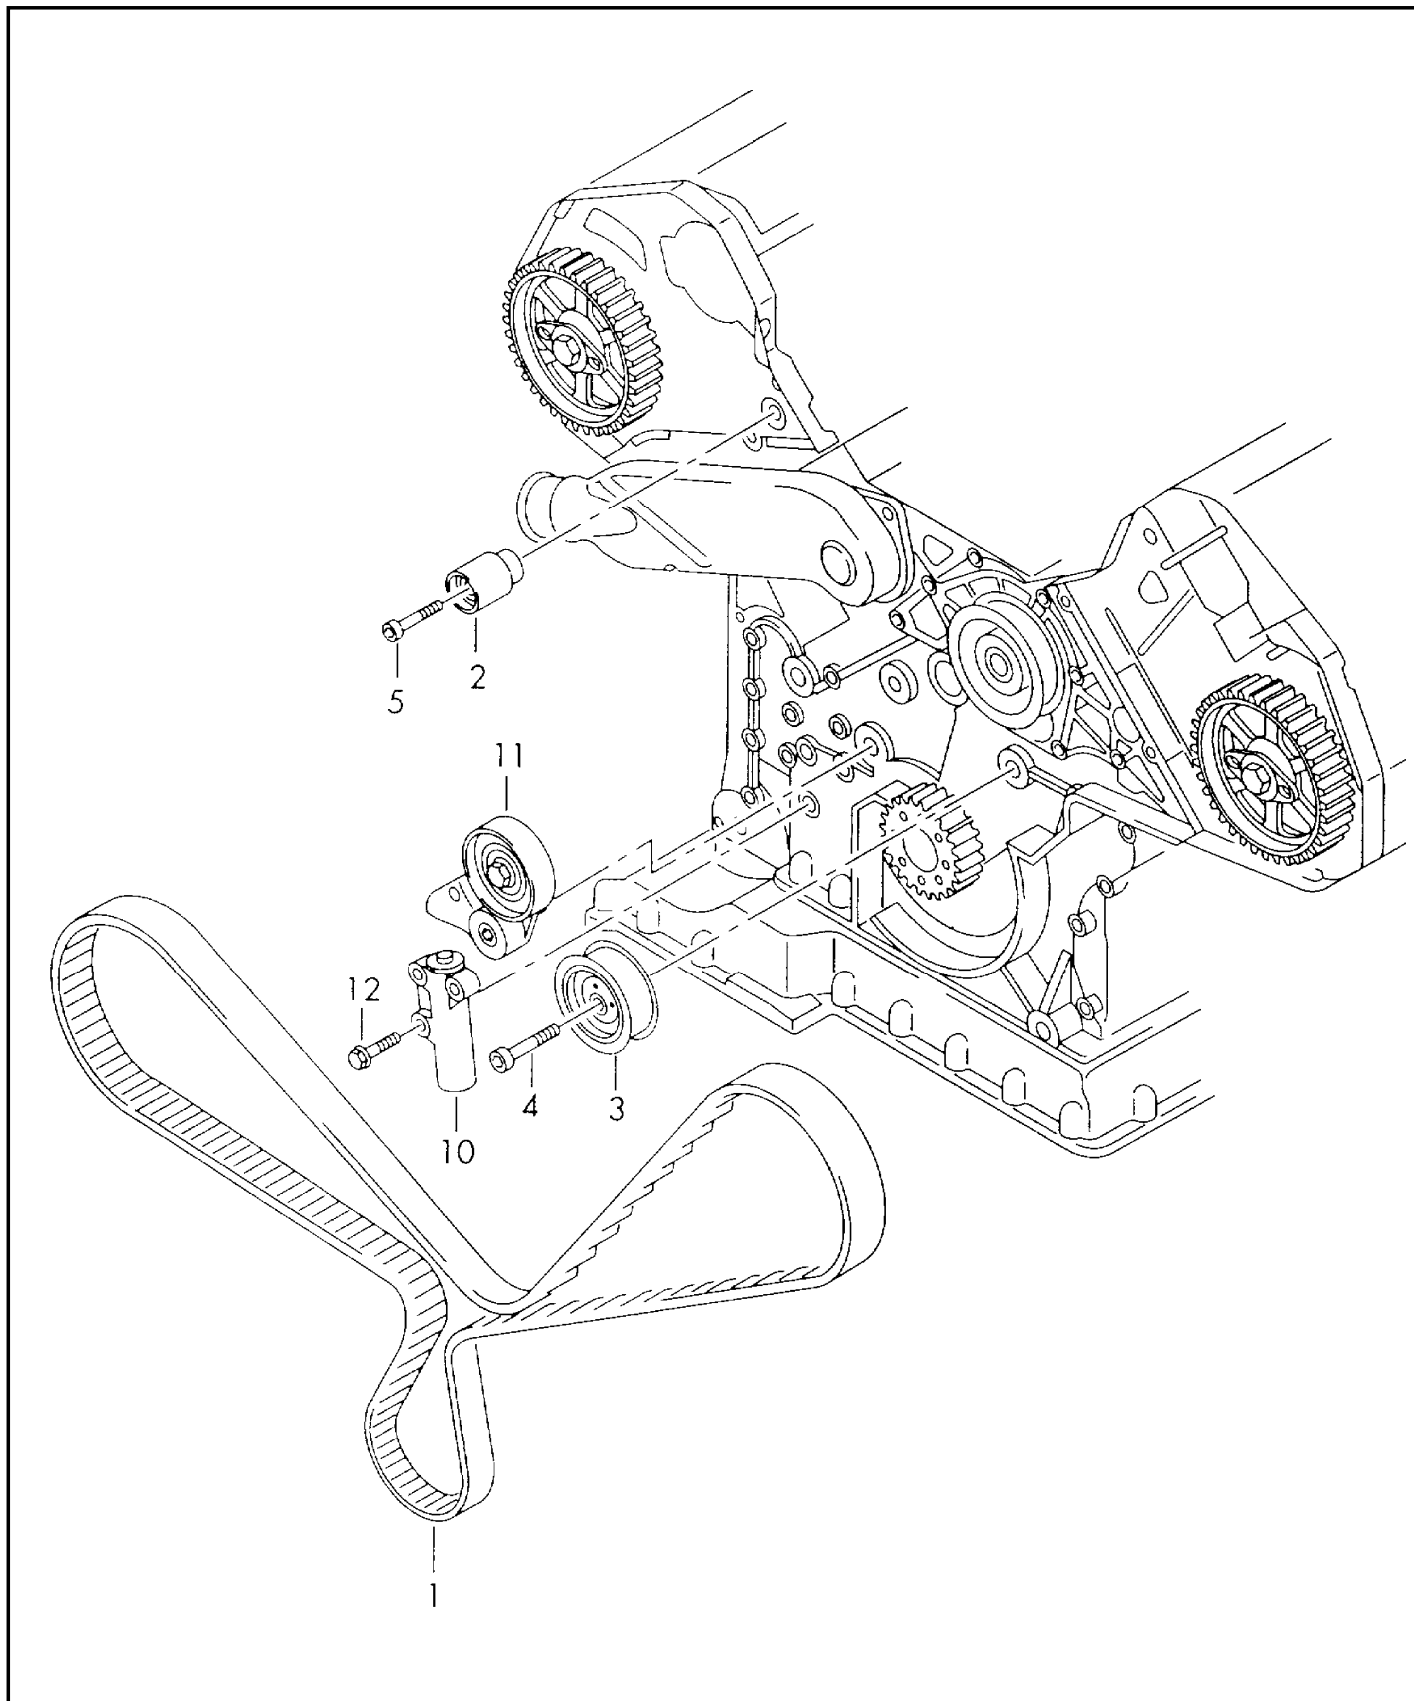

Audi

ETKA

Model	Year	MG	SG	Illustration	Restrictions	UPD	14:26	15.12.2014
A8Q	2001	1	09	109-090		1047		

Audi

ETKA

Model	Year	MG	SG	Illustration	Restrictions	UPD	14:26	15.12.2014
A8Q	2001	1	09	109-090		1047		

Pos	Part Number	Description	Remark	Qty	Model
		toothed belt	3.7/4.2ltr.		8-cylinder: AQG, AQF, ARU, AQH, AVP, AUW, AKC, BCS, AYS
1	078 109 119 H	toothed belt		1	
2	077 109 244 C	idler pulley		2	
3	077 109 244 E	idler pulley		1	
4	N 101 947 02	socket head bolt with hexagon socket head	M10X58	1	
(5)	N 107 066 01	socket head bolt with inner multipoint head	M8X52	1	
10	059 109 479 B	belt tensioner damper F >> 4D-Y-016 500*		1	
(10)	077 109 479 D	belt tensioner damper F 4D-Y-016 501>>*		1	
11	077 109 485 C	clamping lever F >> 4D-1-010 500*		1	
(11)	077 109 485 E	clamping lever F 4D-1-010 501>>*		1	
12	N 102 056 01	hexagon head bolt (combi)	M6X32	3	